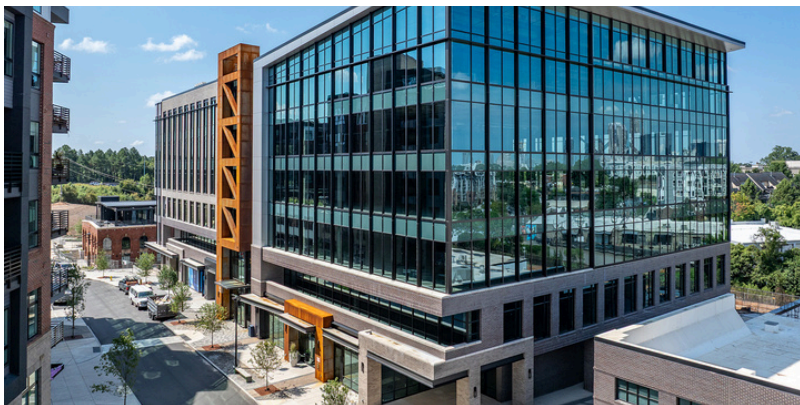

PLAZA MIDWOOD
COMMONWEALTH
CHARLOTTE, NC

WATCH THE VIDEO

RETAIL

COMMONWEALTH

Located just 1 mile to the southeast of Uptown Charlotte, Commonwealth is located in the heart of the Plaza Midwood neighborhood.

TWO PARTS VINTAGE, ONE PART NEXT BIG THING.

12 ACRE
MIXED-USE DEVELOPMENT

100K SF
RETAIL

150K
OFFICE

383
RESIDENCES

AMPLE
GREEN SPACE

WELCOME,

Scout

Scout Motors has selected Commonwealth as its new U.S. corporate headquarters. The car manufacturer, a subsidiary of German automaker Volkswagen, plans to bring about 1,200 new jobs to the trade area. Average annual wages are expected to be around \$172,000.

THE CENTER OF
Commerce

ABOUT THE PROJECT

SITE PLAN

GROUND LEVEL RETAIL - MULTIFAMILY BUILDING

SUITE	USF	PATIO SF
1	SIGNED - NAIL SPA	
2	SWEATHOUZ	
3	THE SALTY	
4	1,546	
5	3,342	
6	1,005	240
7	SOLIDCORE	
8	GLO30	
9	SOUTH BLOCK	
10	VAN LEEUWEN	
11	1,373	
12-13	LUCCHESI BOOTS	
14-15	MAMAN	
16	AT LEASE	
17	HARRIET'S HAMBURGERS	
18-19	YONDER YOGA	
20	REMIX SALON	