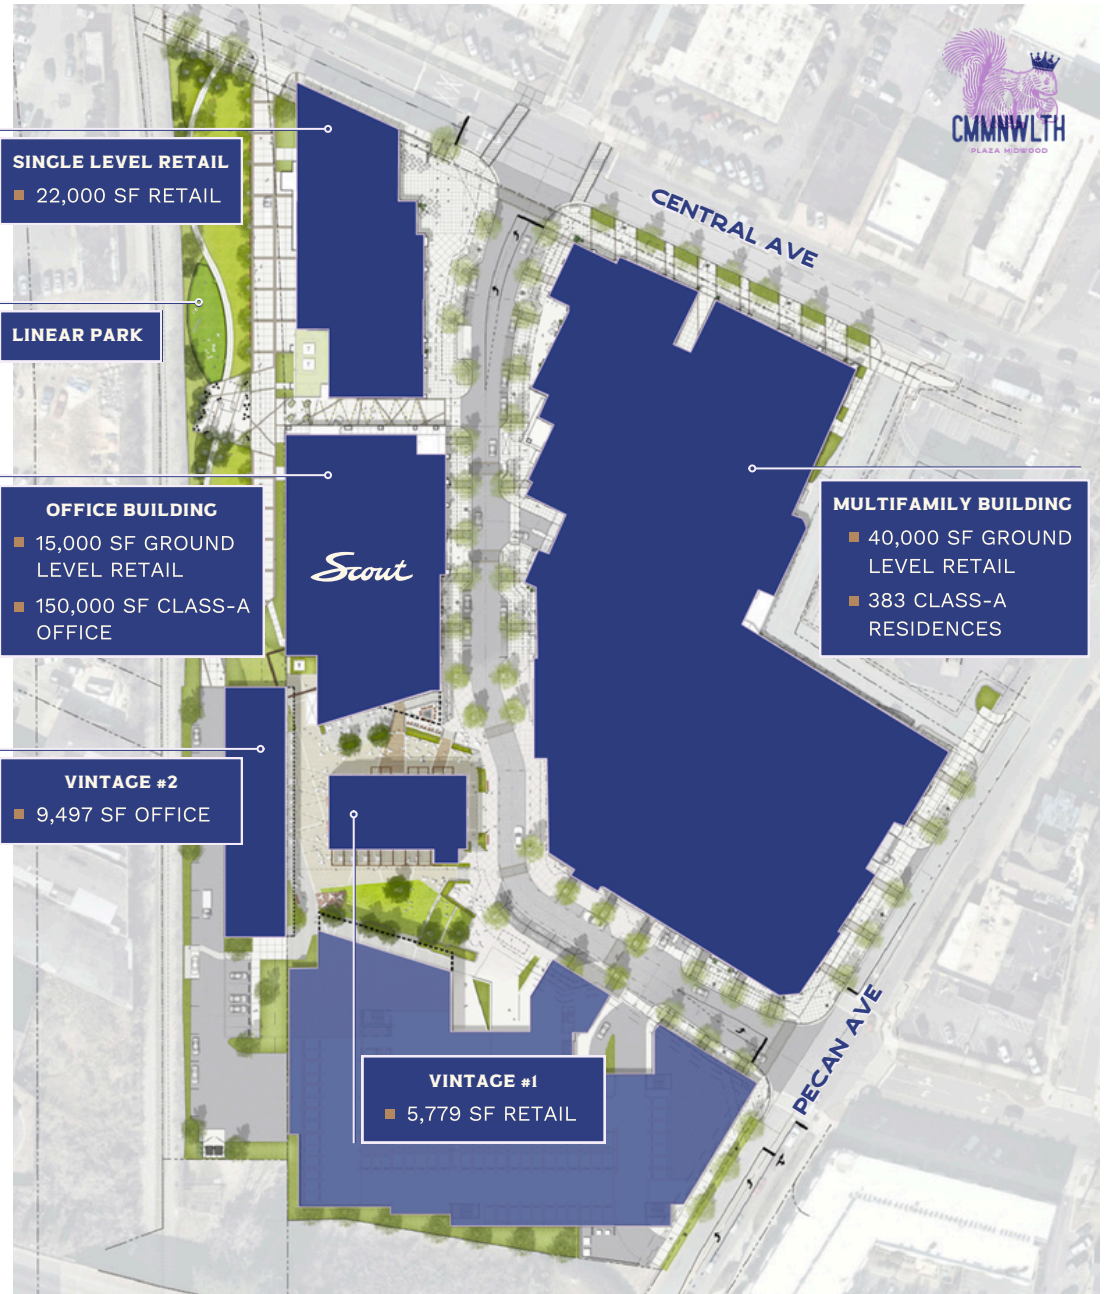

PLAZA MIDWOOD
COMMONWEALTH
CHARLOTTE, NC

WATCH THE VIDEO

RETAIL

COMMONWEALTH

Located just 1 mile to the southeast of Uptown Charlotte, Commonwealth is located in the heart of the Plaza Midwood neighborhood.

UPTOWN
CHARLOTTE

VINTAGE #2

VINTAGE #1

OFFICE BUILDING
RETAIL

MULTIFAMILY
RETAIL

SINGLE
LEVEL
RETAIL

MAIN STREET

COMMONWEALTH

TWO PARTS VINTAGE, ONE PART NEXT BIG THING.

12 ACRE
MIXED-USE DEVELOPMENT

100K SF
RETAIL

150K
OFFICE

383
RESIDENCES

AMPLE
GREEN SPACE

WELCOME,

Scout

THE CENTER OF
Commerce

ABOUT THE PROJECT

SITE PLAN

GROUND LEVEL RETAIL - MULTIFAMILY BUILDING

SUITE	USF	PATIO SF
1	SIGNED - NAIL SPA	
2	SWEATHOUZ	
3	THE SALTY	
4	1,546	
5	3,342	
6	1,005	240
7	SOLIDCORE	
8	GLO30	
9	SOUTH BLOCK	
10	VAN LEEUWEN	
11	1,373	
12-13	LUCCHESI BOOTS	
14-15	MAMAN	
16	AT LEASE	
17	HARRIET'S HAMBURGERS	
18-19	YONDER YOGA	
20	REMIX SALON	